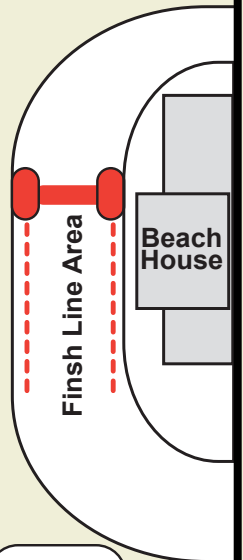

100 YARD SWIM
 &
200 YARD SWIM

Start

Swim Finish

Start

Lake Michigan

JEAN KLOCK PARK

Post-Race Party Area

Pavilion

Finish Line Area

Beach House

Post-Race Party Area

Pavilion